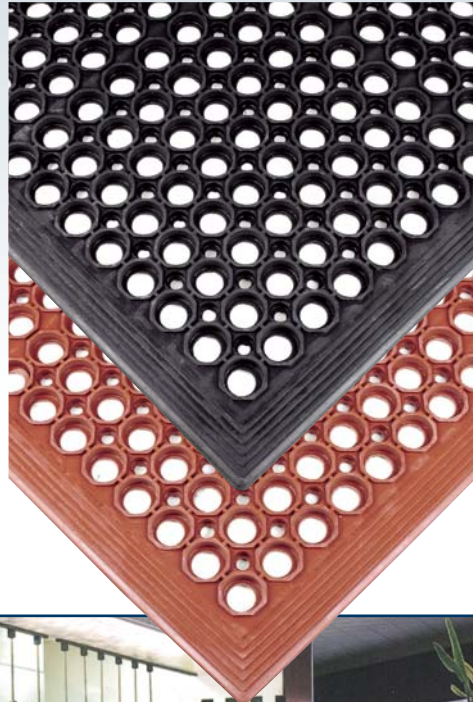

# WorkMate No. 824

**WorkMate** is a multi-purpose anti-fatigue mat that allows for superior drainage. The mat is grease and chemical resistant and has moulded bevelled edges on all sides. Ideal for kitchens, restaurants, bars, food service and industrial work stations. An economical choice for comfort and safety.

### Specifications

- Uses:** Wet, dry or greasy areas
- Compound:** 100% Natural rubber
- Durometer:** 55 per ASTM D2240
- Coefficient of Friction:** .73 Dry 0.65 Wet per ASTM F1677
- Tabor Abrasion:** 1% per Fed. Std. 193
- Flammability:** "A" Rating per MVSS 302
- Edging:** Moulded safety bevels on all four sides
- Thickness:** 12mm
- Warranty:** 2 year, conditional
- Colours:** Black (grease resistant) or Terracotta (grease-proof)

### Stock Sizes:

900mm x 1500mm

NOTES

NOTES

Tested by CSIRO. The test results are available upon request. Wet Pendulum Test/Dry Floor Friction Test - AS/NZS4586:1999