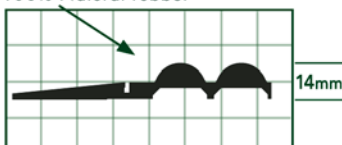

Edging: Safety bevelled

Thickness: 14mm

Warranty: 1 year, conditional

Colours: Black or Black with Yellow Border

100% Natural rubber

Stock Sizes

600mm x 900mm

900mm x 1200mm