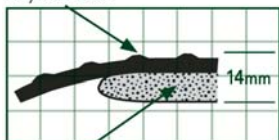

Specifications

Uses: All dry work areas

Compound: Vinyl surface with a Flex-Link® sponge base

Compression: 8mm @ 35 psi per ASTM D575

Coefficient of Friction: .68 Dry per ASTM F1677

Tabor Abrasion: 1% lost @ 1,000 cycles per Fed Std. 193

Flammability: "A" Rating per MVSS 302

Edges: Safety bevelled

Thickness: 14mm

Warranty: 2 year, conditional

Colours: Black with Yellow Border

Vinyl surface

Flex-Link® sponge base

C Square edges, custom widths and unique configurations are available. Please call for a quotation.

Stock Sizes

600mm x 900mm

900mm x 1500mm

600mm x 22.8M roll

900mm x 22.8M roll

1200mm x 22.8M roll

Per metre cut to length and bevelled x 600mm wide

Per metre cut to length and bevelled x 900mm wide

Edging: Safety bevelled

Thickness: 14mm

Warranty: 1 year, conditional

Colours: Black or Black with Yellow Border

100% Natural rubber

Stock Sizes

600mm x 900mm

900mm x 1200mm