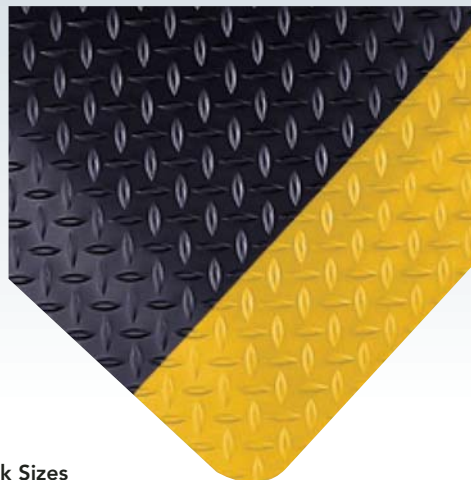

Diamond-Plate Select No. 495

Diamond-Plate Select is an excellent alternative to similar SpongeCote® mats. Its high-tech industrial surface withstands heavy use while its specially formulated blown-vinyl Flex-Link® sponge base lessens standing worker fatigue. Say hello to comfort without blowing your budget!

Specifications

Uses: All dry work areas

Compound: Vinyl surface with a Flex-Link® sponge base

Compression: 8mm @ 35 psi per ASTM D575

Coefficient of Friction: .68 Dry per ASTM F1677

Tabor Abrasion: 1% lost @ 1,000 cycles per Fed Std. 193

Flammability: "A" Rating per MVSS 302

Edges: Safety bevelled

Thickness: 14mm

Warranty: 2 year, conditional

Colours: Black with Yellow Border

Vinyl surface

Flex-Link® sponge base

C Square edges, custom widths and unique configurations are available. Please call for a quotation.

Edging: Safety bevelled

Thickness: 14mm

Warranty: 1 year, conditional

Colours: Black or Black with Yellow Border

100% Natural rubber

Stock Sizes

600mm x 900mm

900mm x 1200mm