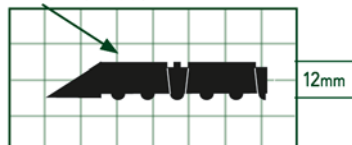

WorkSafe® Light No. 478

WorkSafe Light, one of our most popular moulded rubber anti-fatigue mats, has proven for years that "Less is More". At 12mm thick and only 11kg for the 900mm x 1500mm mat, its lightweight design eases the strain of clean-up yet keeps employees comfortable. The well-engineered drainage system keeps debris from becoming trapped, and its moulded bevelled edges allow easy access.

Specifications

- Uses:** Wet or dry areas
- Compound:** 100% Natural Rubber
- Durometer:** 60 per ASTM D2240
- Coefficient of Friction:** .73 Dry .65 Wet per ASTM F1677
- Tabor Abrasion:** 2% per Fed. Std. 193
- Flammability:** "A" Rating per MVSS 302
- Edging:** Moulded safety bevels on all four sides
- Thickness:** 12mm
- Warranty:** 2 year, conditional
- Colour:** Black

Stock Sizes

900mm x 1500mm

50% Nitrile rubber

NOTES

NOTES