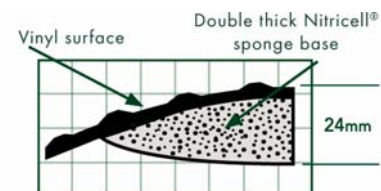

Stock Sizes

600mm x 900mm

900mm x 1500mm

900mm x 22.8M roll

Per metre cut to length x 900mm wide

C Custom widths and unique configurations are available. Please call for a quotation.