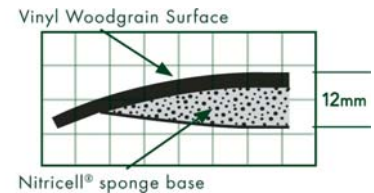

Specifications

Uses: Dry commercial or industrial areas

Compound: Vinyl surface with a Nitricell® sponge base

Compression: 6mm @ 35 psi per ASTM D575

Coefficient of Friction: .79 Dry per ASTM F1677

Tabor Abrasion: < 1% lost @ 1,000 cycles per Fed Std. 193

Flammability: "A" Rating per MVSS 302

Edges: Safety bevelled

Thickness: Approx. 12mm

Warranty: 3 year, conditional

Colours: Olympic Oak, Cherry

Stock Sizes:

600mm x 900mm

900mm x 1500mm

900mm x 22.8M roll

Per metre cut to length x 900mm wide

UltraSoft Diamond-Plate No. 414

UltraSoft Diamond-Plate, we took our best selling mat, Safety Alert SpongeCote®, and gave it a double-thick, Nitricell® sponge base. Just think of UltraSoft Diamond-Plate as Safety Alert SpongeCote on steroids. It provides unparalleled comfort plus a high-tech look, and great abrasion and chemical resistance. UltraSoft can even be customised in virtually any width or dimension to fit the most unique work area. This is why UltraSoft Diamond-Plate is the new anti-fatigue mat of choice for those who want to double their comfort.

Flammability: "A" Rating per MVSS 302

Edges: Safety bevelled

Thickness: 24mm

Warranty: 3 year, conditional

Colour: Black with Yellow Safety Border

Stock Sizes

600mm x 900mm

900mm x 1500mm